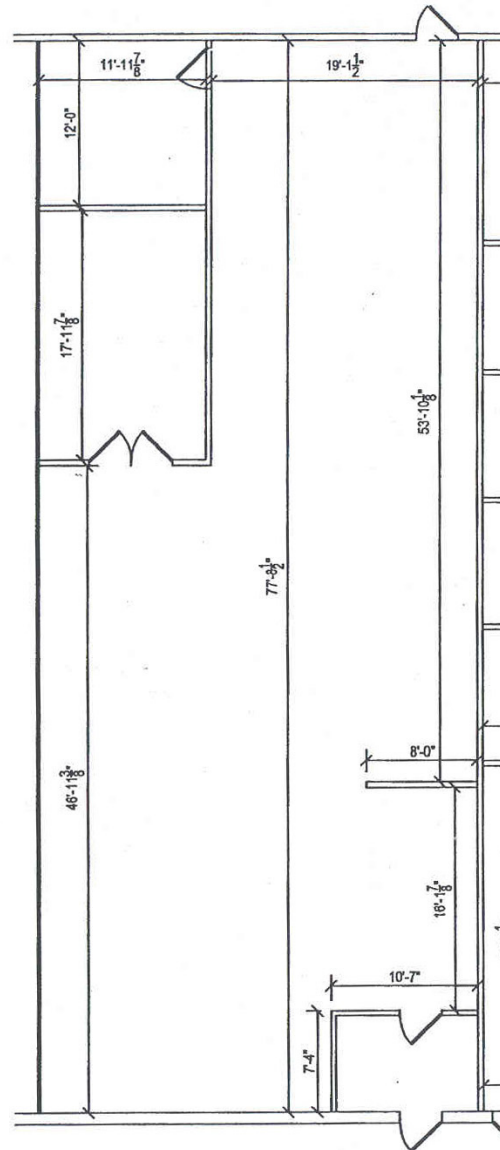

1859 Craig Road

Hutkin Development Co.
10829 Olive Boulevard, Suite 200
St. Louis, MO 63141
T. (314) 872-9140
F. (314) 872-9001

**CUSTOM
ALTERNATIVES, INC.**
Innovative Construction Concepts
9421 Dielman Rock Island Industrial Ct.
Olivette, MO 63132