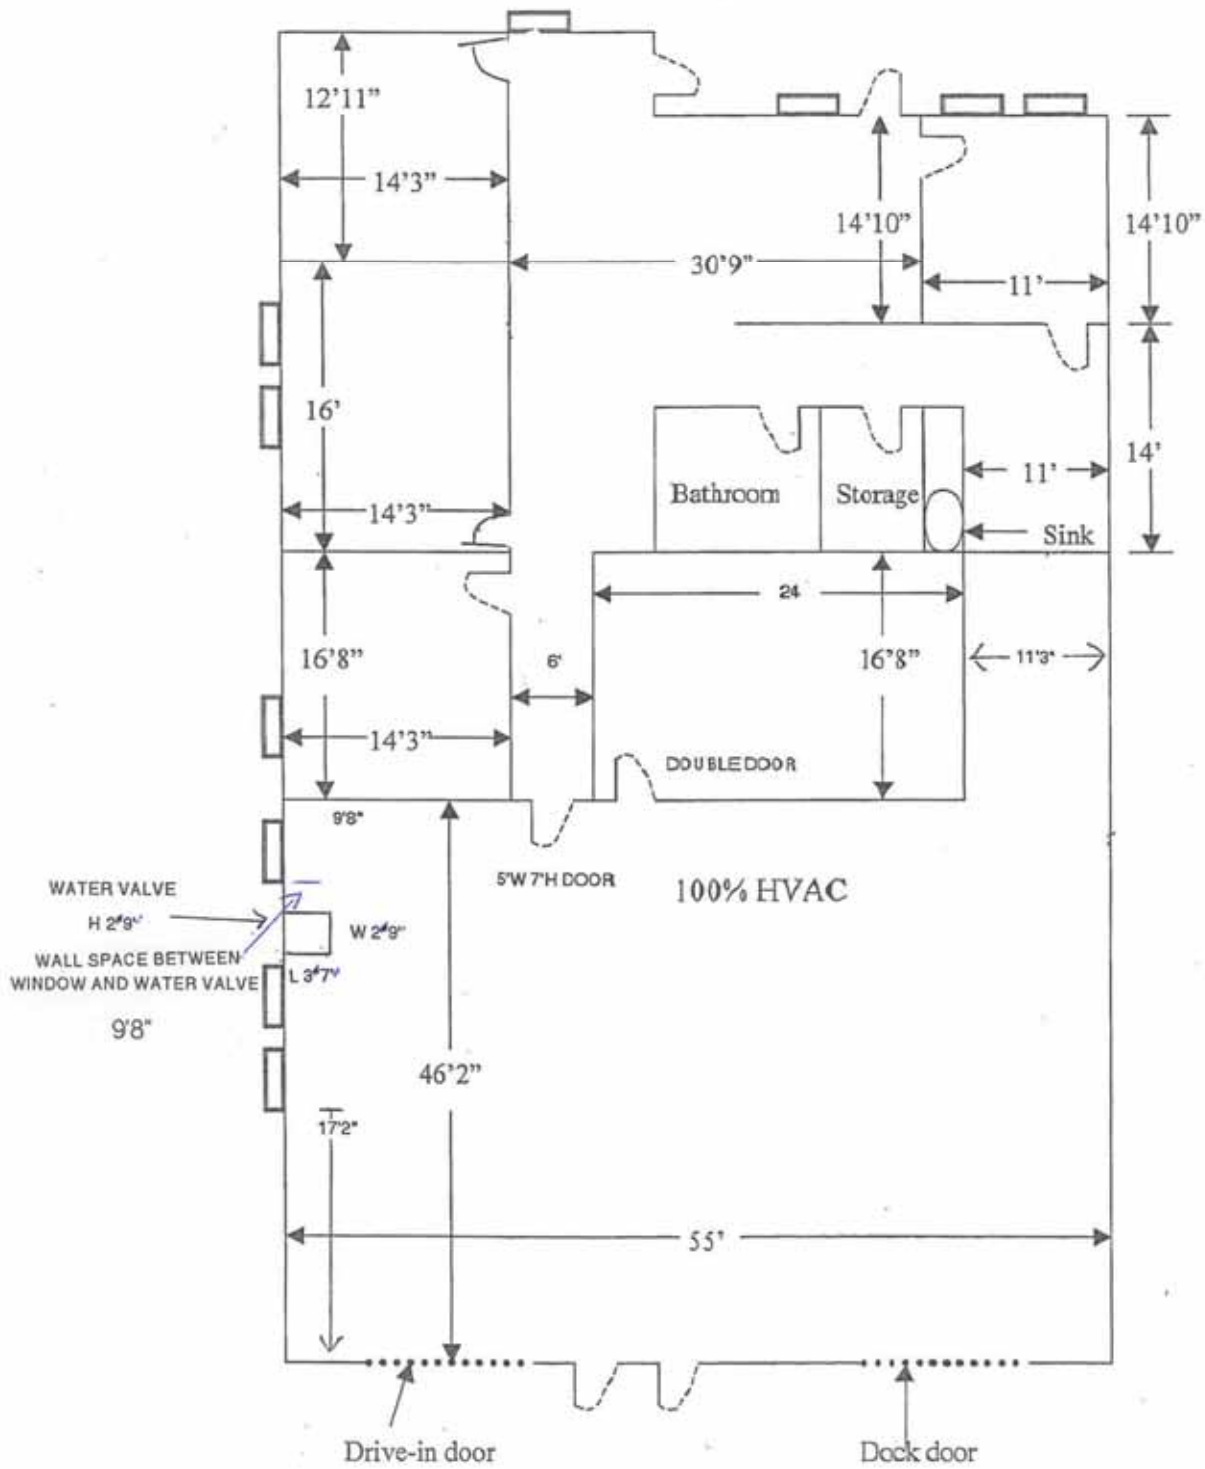

128 Weldon Parkway
5,105 Square Feet
Bath Fitters

*Drawing not to scale