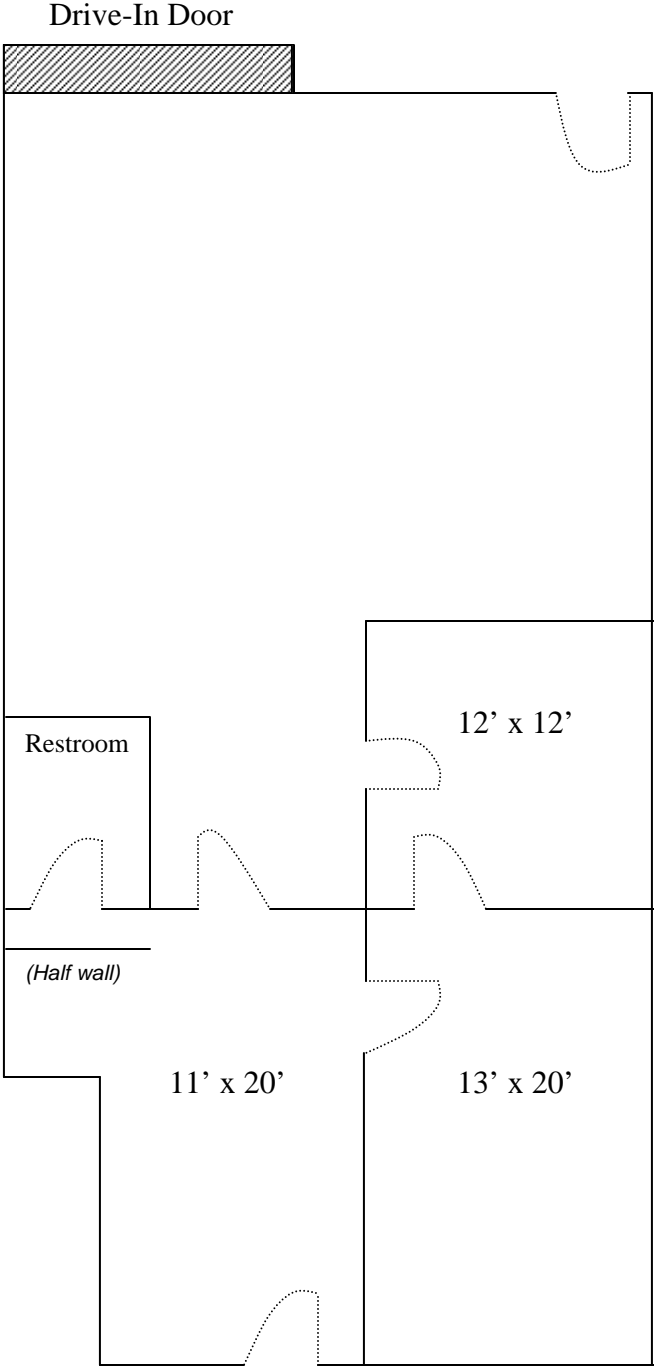

10721 Indian Head Industrial Boulevard Saint Louis, Missouri 63132

2,070 Square Feet of Office / Warehouse Space
Approximately 700 SF Office
Approximately 1,370 SF Warehouse