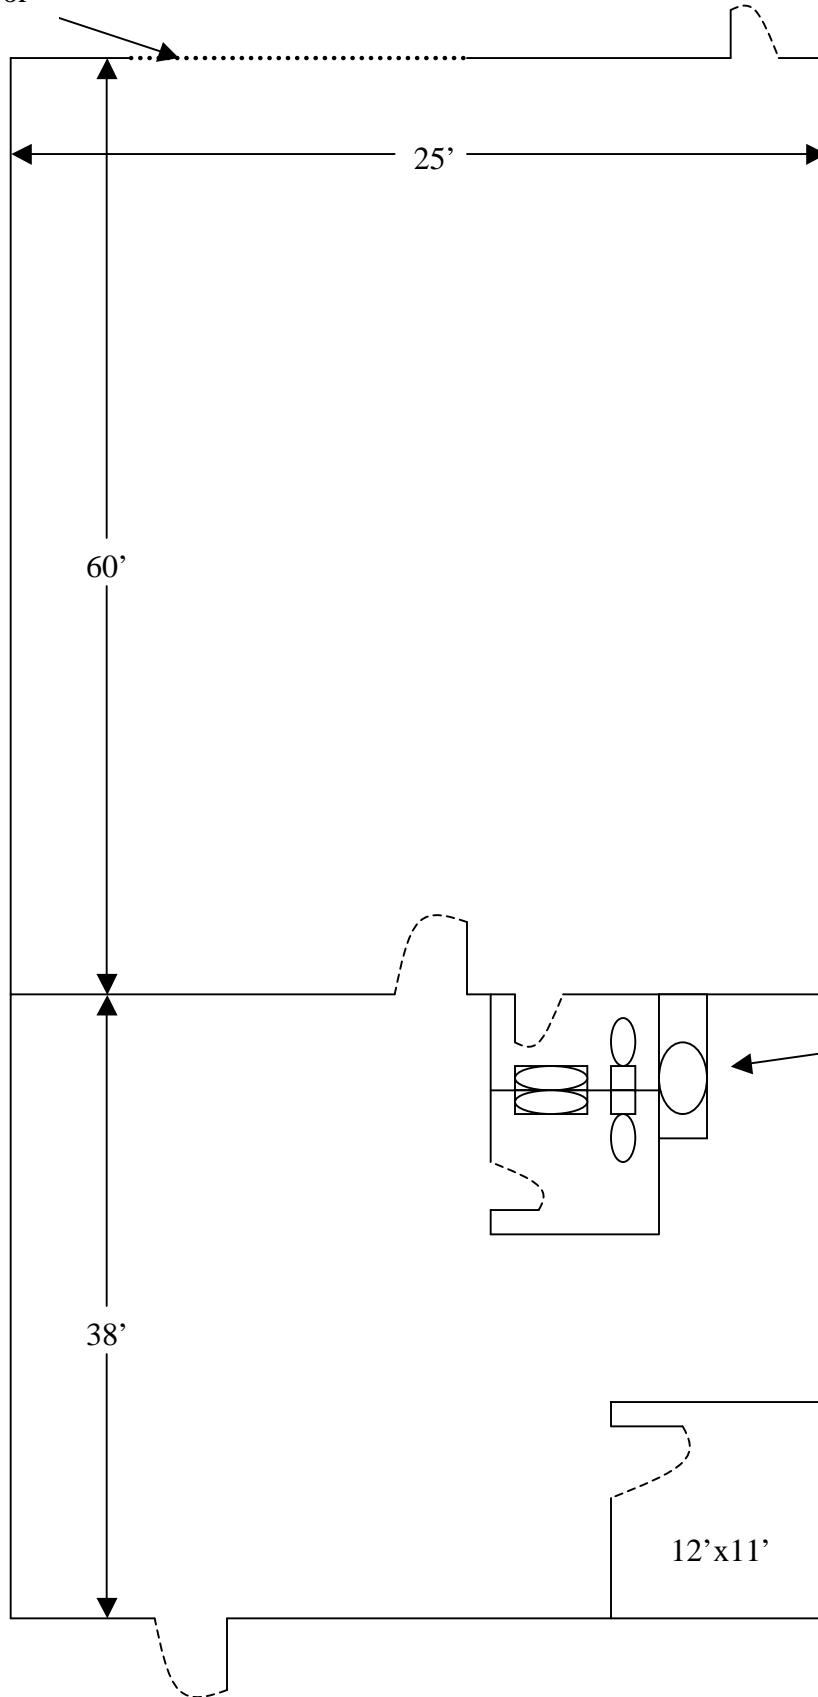

# 103 Weldon Parkway

2,532 Square Feet

Dock Door

25'

60'

38'

12'x11'

Kitchenette