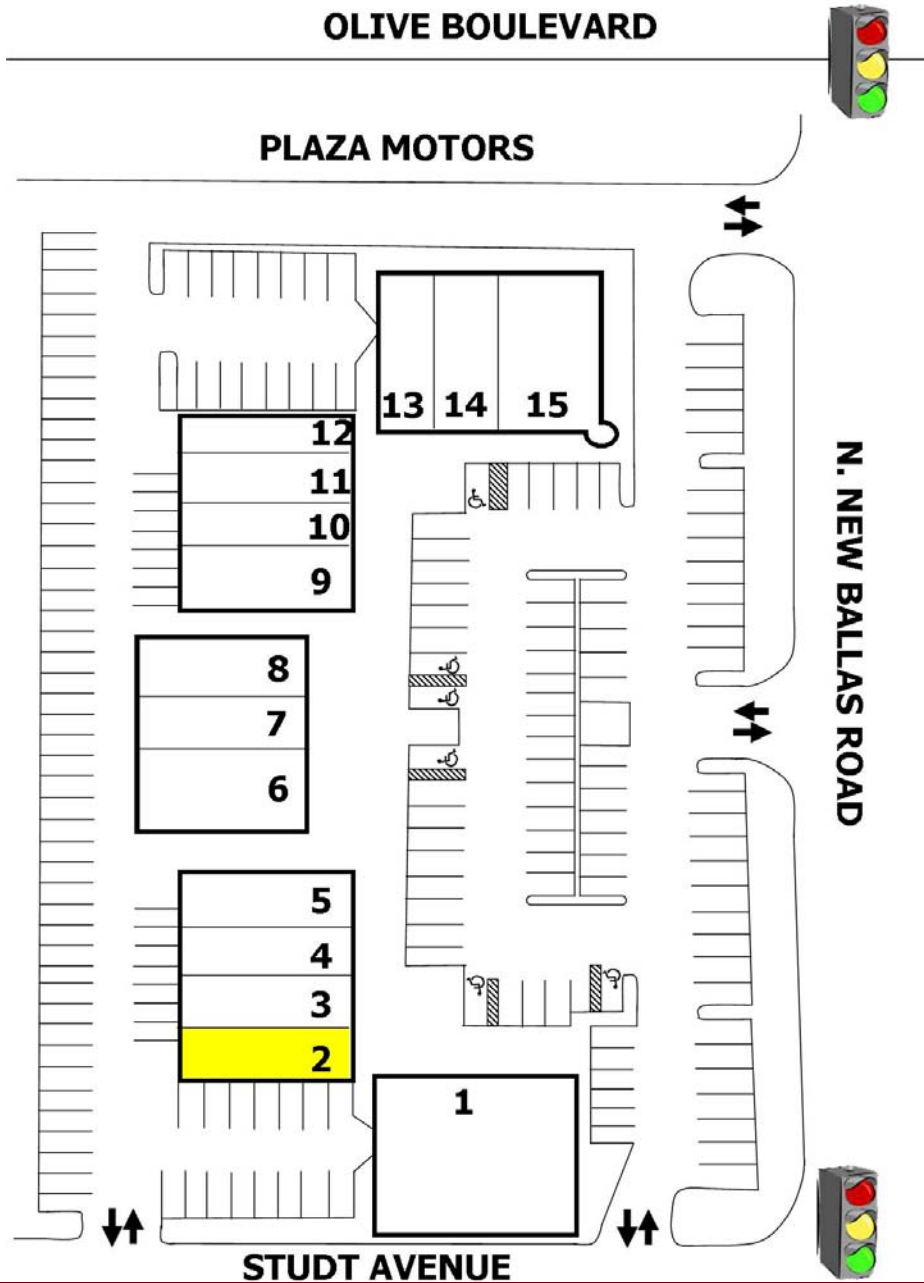

# SURROUNDING RETAILERS

- ◆ SIGNALIZED INTERSECTION
- ◆ TRAFFIC COUNT ON BALLAS: 19,600
- ◆ TRAFFIC COUNT ON OLIVE: 40,019
- ◆ GREAT VISIBILITY
- ◆ IMMEDIATE PROXIMITY TO ST. JOHNS, MISSOURI BAPTIST & BJC HOSPITALS & MEDICAL OFFICE SPACE
- ◆ MAJOR EMPLOYERS INCLUDE: MICROSOFT, SMURFITSTONE, ISLE OF CAPRI, REUTERS, & MONSANTO