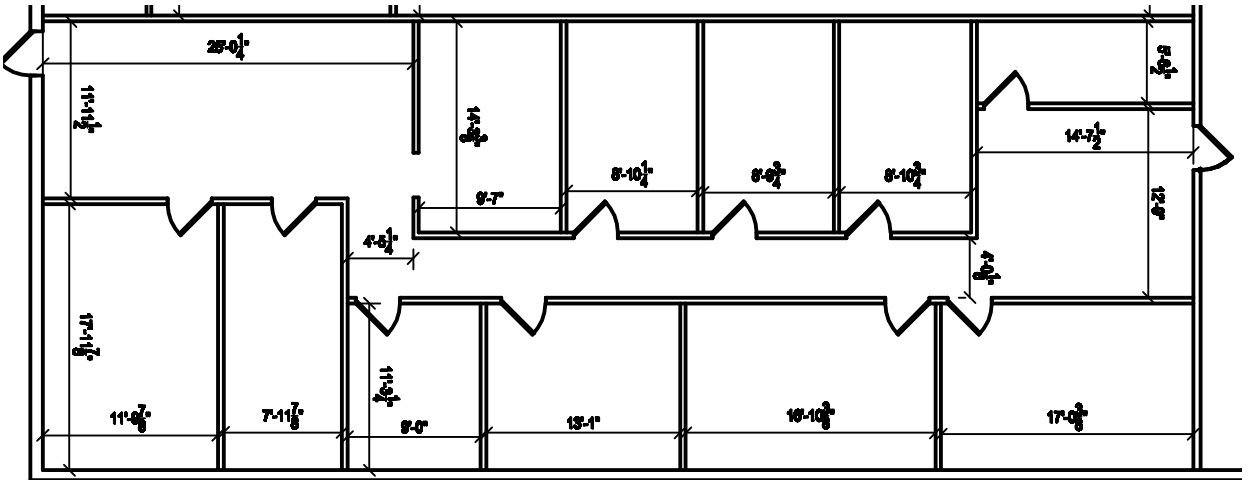

Highline Development, LLC
1861 CRAIG RD.
CRAIG, CO. SD 57002
P. 605.272.2222
F. 605.272.2222

REMODEL
1861 CRAIG RD.

**CUSTOM
ALTERNATIVES, INC.**
Innovative Construction Concepts
8112 W. 48th Street, Suite 100
Overland Park, KS 66204
P. 913.641.1111
F. 913.641.1111